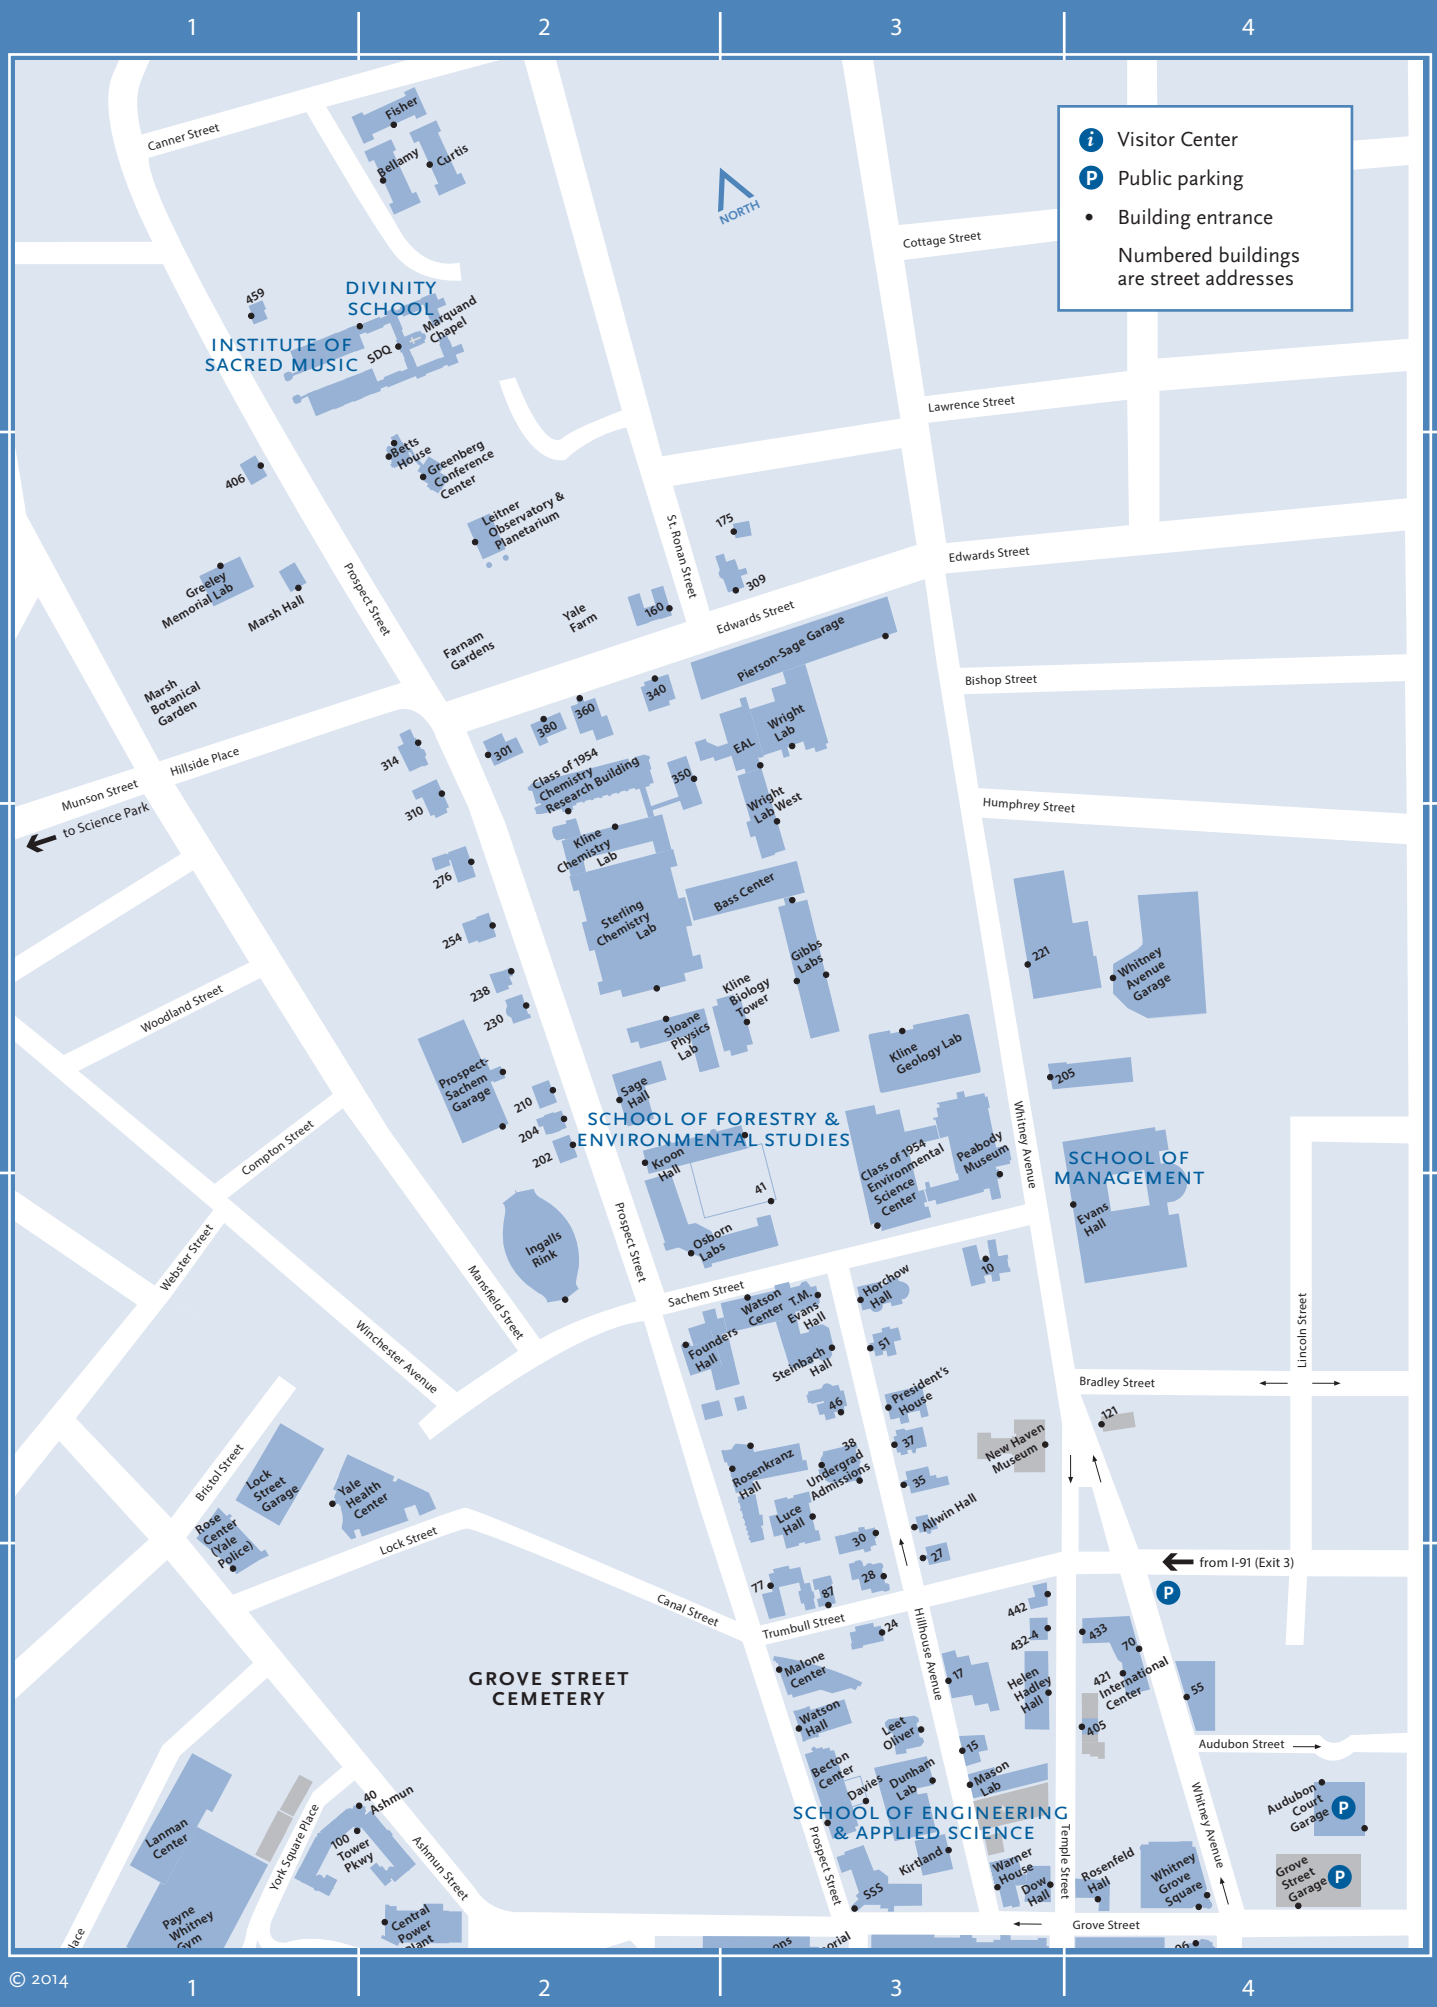

- **i** Visitor Center
- **P** Public parking
- Building entrance

Numbered buildings are street addresses